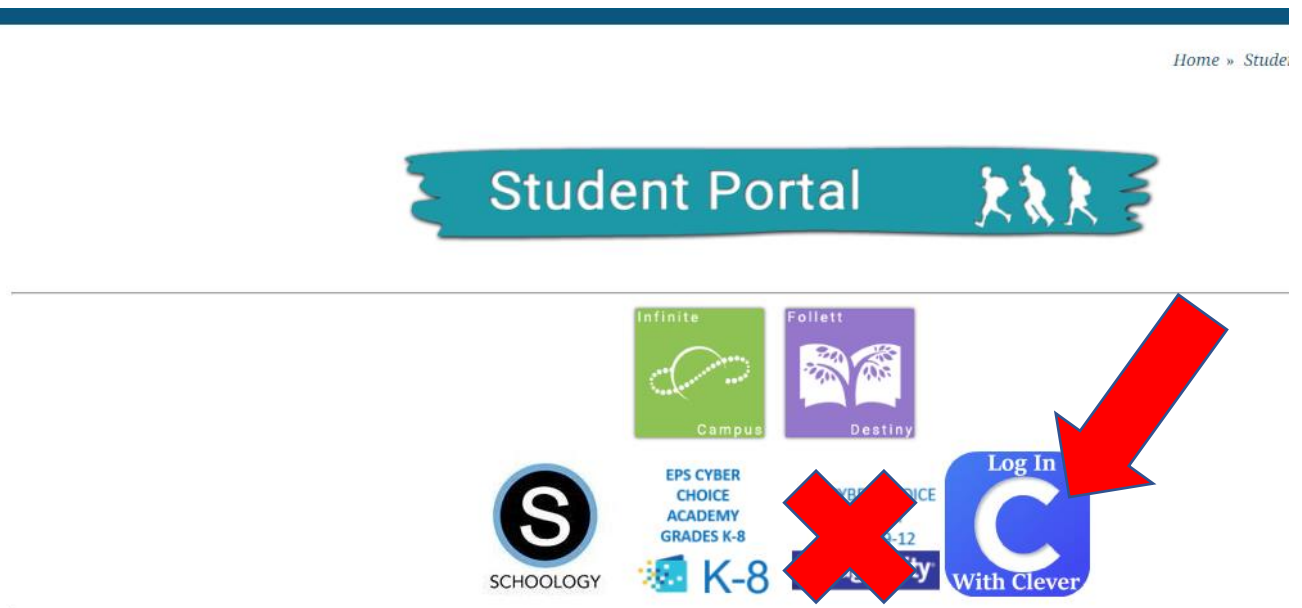

IMPORTANT! NEW LOGIN FOR HIGH SCHOOL CYBER and Recovery

Go to our district home page: www.eriesd.org

Go to students.

Use the Log in C with Clever Icon

Username: YOUR 6 digit LUNCH NUMBER

Password: YOUR CHROMEBOOK STUDENT PASSWORD