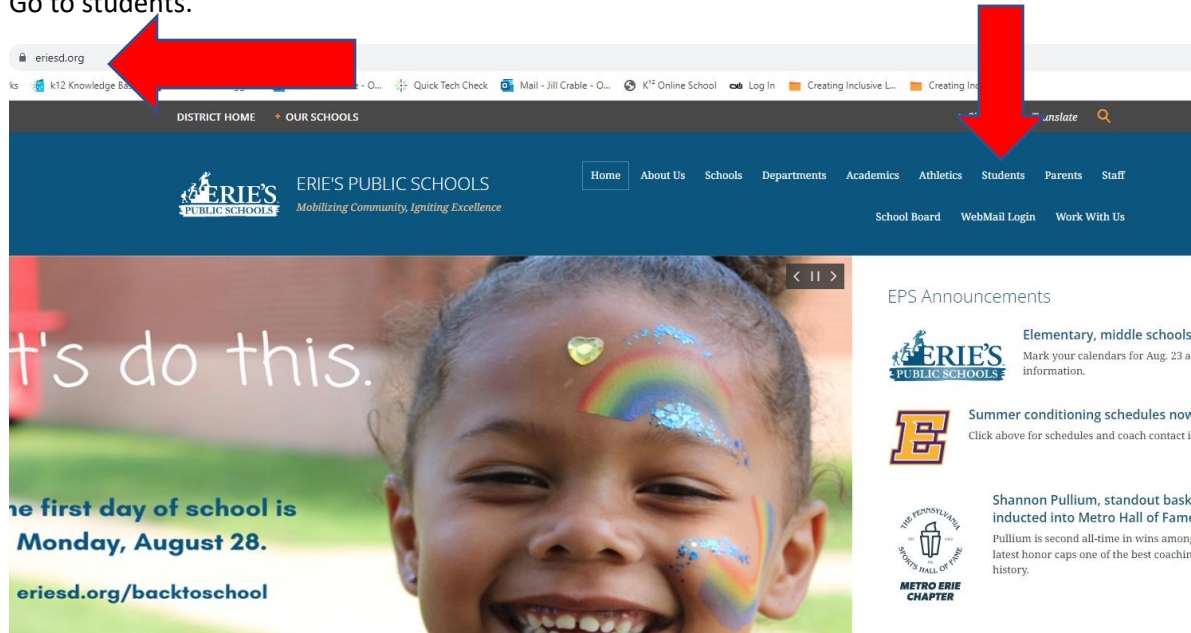

IMPORTANT! NEW LOGIN FOR HIGH SCHOOL CYBER and Recovery

Go to our district home page: www.eriesd.org

Go to students.

Use the Log in C with Clever Icon

Username: YOUR 6 digit LUNCH NUMBER

Password: YOUR CHROMEBOOK STUDENT PASSWORD