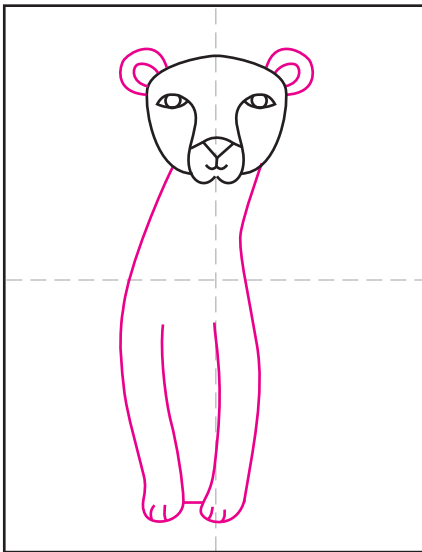

Draw a Cheetah

1. Draw the head shape.

2. Add the face curves inside. Erase the extra line.

3. Finish the eyes. Draw a nose and mouth.

4. Add two ears. Draw the front legs with a slight curve.

5. Add two back legs.

6. Draw a long and thick tail.

7. Add lots of spots. The tail gets stripes on the end.

8. Draw a horizon line, trees, clouds.

9. Trace with a marker. Fill in spots with the marker. Color as shown.