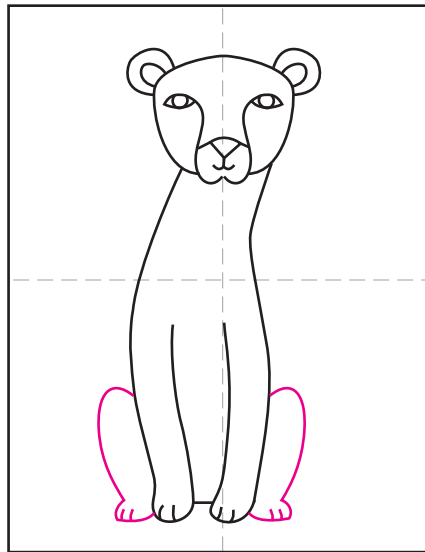

Draw a Cheetah

1. Draw the head shape.

2. Add the face curves inside. Erase the extra line.

3. Finish the eyes. Draw a nose and mouth.

4. Add two ears. Draw the front legs with a slight curve.

5. Add two back legs.

6. Draw a long and thick tail.

7. Add lots of spots. The tail gets stripes on the end.

8. Draw a horizon line, trees, clouds.

9. Trace with a marker. Fill in spots with the marker. Color as shown.