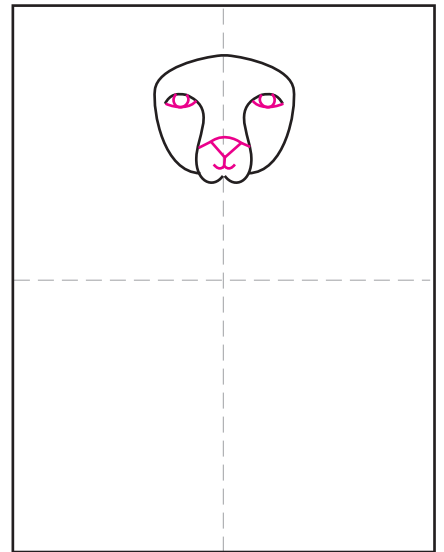

Draw a Cheetah

1. Draw the head shape.

2. Add the face curves inside. Erase the extra line.

3. Finish the eyes. Draw a nose and mouth.

4. Add two ears. Draw the front legs with a slight curve.

5. Add two back legs.

6. Draw a long and thick tail.

7. Add lots of spots. The tail gets stripes on the end.

8. Draw a horizon line, trees, clouds.

9. Trace with a marker. Fill in spots with the marker. Color as shown.