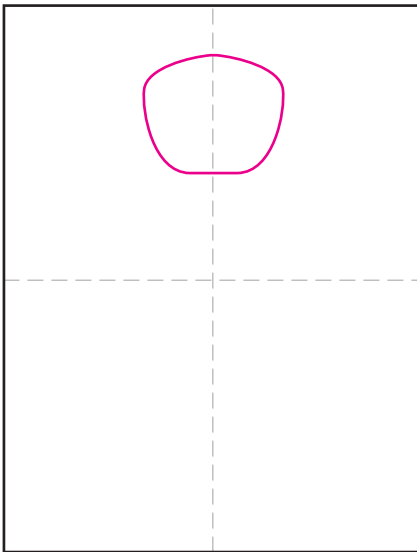

Draw a Cheetah

1. Draw the head shape.

2. Add the face curves inside. Erase the extra line.

3. Finish the eyes. Draw a nose and mouth.

4. Add two ears. Draw the front legs with a slight curve.

5. Add two back legs.

6. Draw a long and thick tail.

7. Add lots of spots. The tail gets stripes on the end.

8. Draw a horizon line, trees, clouds.

9. Trace with a marker. Fill in spots with the marker. Color as shown.