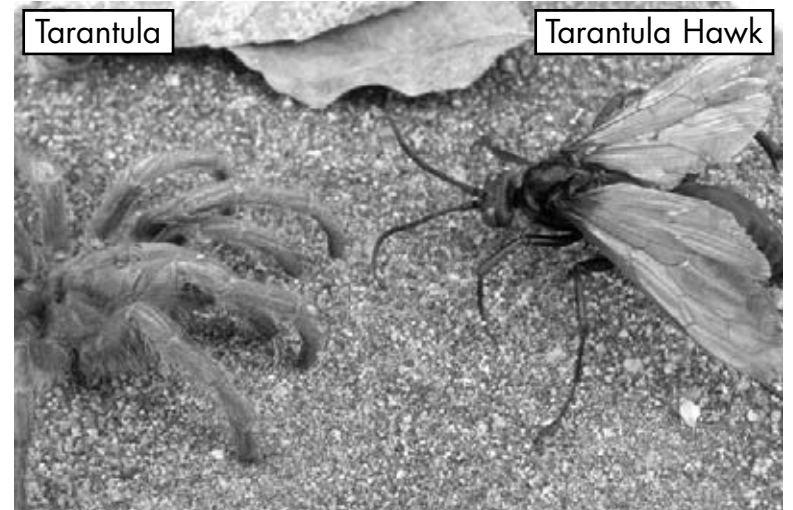

Insects have many ways to protect themselves.

Their size, color, and weapons can help them stay alive.

Bombardier beetle

The bombardier beetle's spray keeps enemies away.

Watch out!

This beetle sprays out boiling hot poison when touched.

It stops animals from trying to eat it.

Tarantula

Tarantula Hawk

Table of Contents

Introduction	4
Extreme Size	6
Extreme Look-Alikes	8
Extreme Weapons	11
Conclusion	15
Glossary	16
Index	16

Robber fly

A robber fly dines on another insect.

Antlion larva

An antlion larva traps and eats ants with its extreme jaws.

This insect digs a pit in the sand.
It traps ants in the pit.
Then it grabs an ant in its large,
sharp jaws. Yummy!

Peanut-head bug