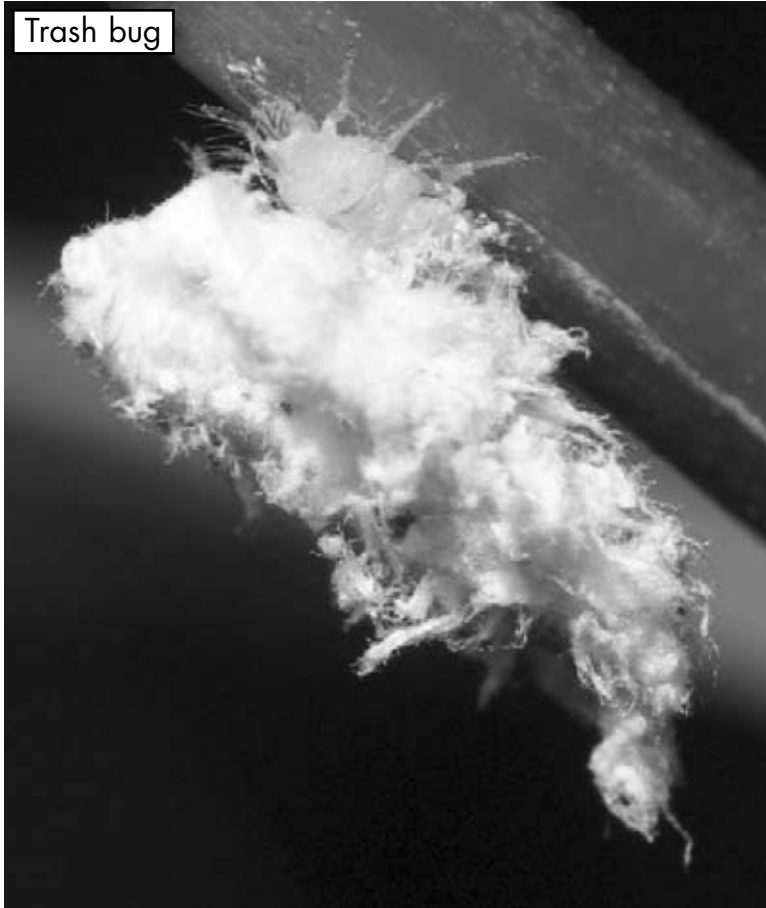

Trash bug

Trash bugs carry leftovers on their backs to hide from animals that might eat them.

Extreme Look-Alikes

Many insects look like other things. Their looks help them hide from animals that want to eat them.